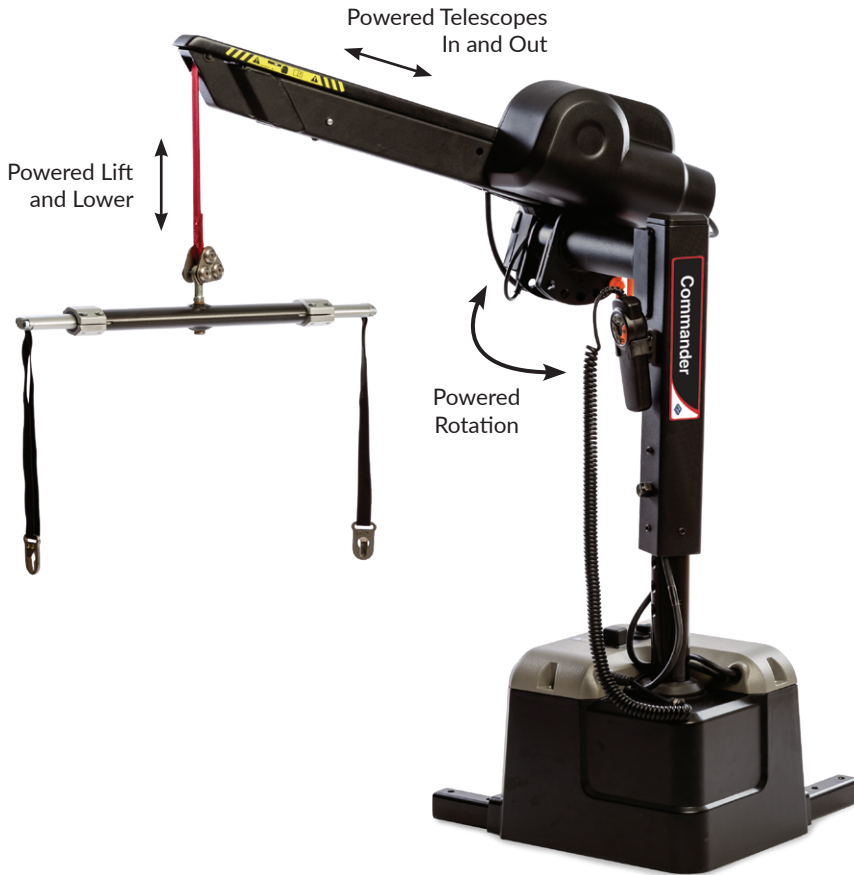

Commander 450

Interior & Exterior Hoist Lift – 3-Axis

USER-FRIENDLY OPTION IDEALLY SUITED FOR PICKUP TRUCKS AND VANS

The hoist-style lift comes standard with a 450 lb lifting capacity, and boasts quick load and unload speeds. Rotation, coupled with some of the best lifting capacity in the industry make the Commander a great choice for heavier power wheelchairs and scooters.

This lift delivers maximum durability, with the ability to lift and lower your mobility device to the ground curbside at the rear of the truck bed or from the van's cargo area.

70"

Max Travel Distance from Ground

450

Pound Capacity

3

Powered Functions

COMMANDER 450 3-AXIS PRODUCT SPECIFICATIONS

Weight Capacity	450 lb (204 kg)
Vehicle Platform(s)	Full-Size Van, Truck
Accommodates	Heavy Power Chair, Scooter
Securement Option(s)	Docking Device
Power	12V DC
Max Travel Distance from Ground	70" (178 cm)
Warranty	3-Year Transferable