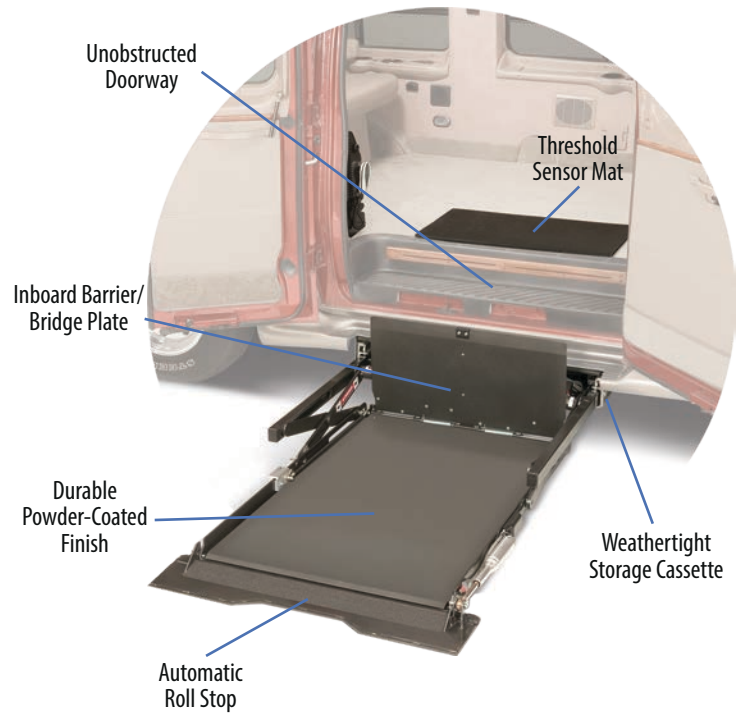

UVL® Lifts

The UVL®, or Under Vehicle Lift®, offers an innovative solution to your personal mobility. With the lift mounted underneath the vehicle, it remains out of sight and out of your way until needed. This means easy access, a clear side view and maximum interior space—something your friends and family will appreciate on every trip.

The BraunAbility UVL® Series lifts are electric in operation for both the in/out cycle and the outboard roll stop. The up/down cycle is hydraulic in operation. All functions are controlled by the standard hand-held control or the optional remote control.

The UVL® Series is designed for installation at the side door of domestic full-size vans. Installation of the UVL requires modification to the van's drive shaft—consult your BraunAbility Dealer for details.

Under-Vehicle Storage for Maximum Interior Space

UVL® Series	NUVL603C	NUVL855C
Platform Width	31"	30"
Platform Length	48"	53"
Lifting Capacity	750 lbs.	750 lbs.
Hand-Held Control	Standard	Standard
Manual Backup	Standard	Standard
Remote Control	Optional	Optional
Door Operators	Optional	Optional
Side-Entry Platform	No	No
Side Door Installation	Yes	Yes
Rear Door Installation	No	No
Unit Weight	500 lbs.	632 lbs.